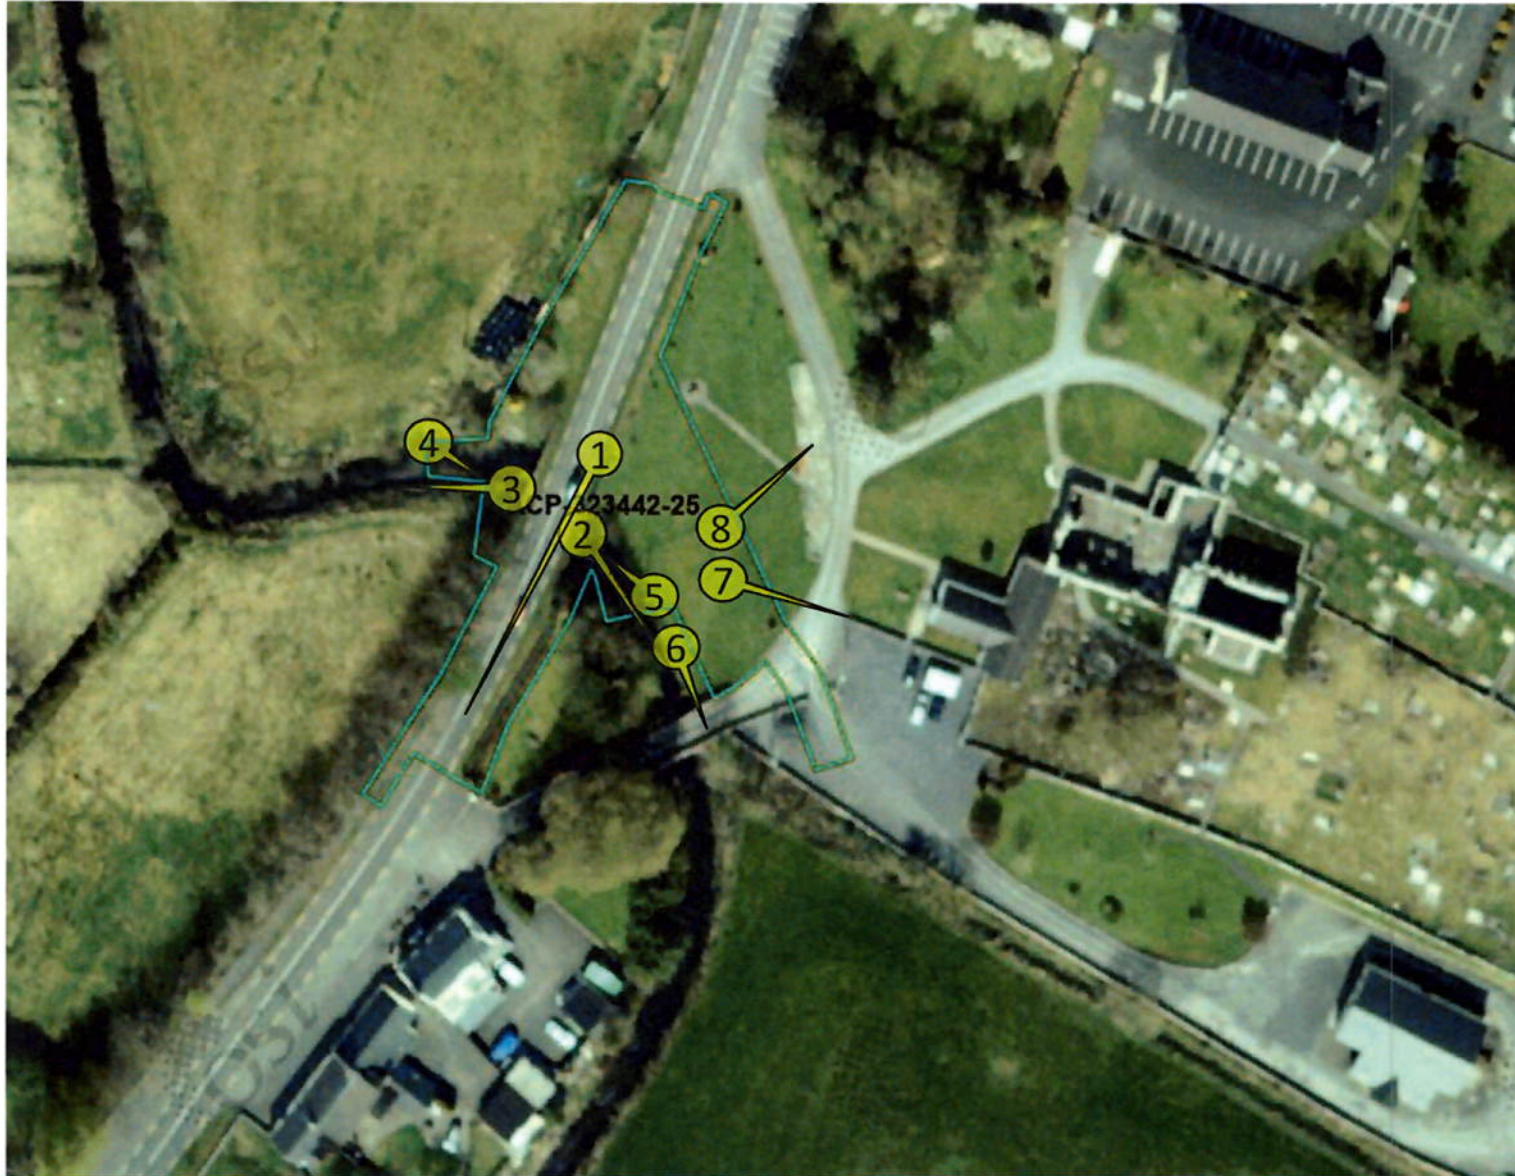

Site Location Map

An
Coimisiún
Pleanála

File No. ACP-323442-25

Site Location Map

An
Coimisiún
Pleanála

File No. ACP-323442-25

Key Map

File No. ACP-323442-25

1. View south west along N58 towards bridge

2. Upstream view from bridge south east along Strade River. Historic Strade Bridge in background

3. Downstream view from bridge west along Strade River.

4. View of western elevation of bridge

5. View of eastern elevation of bridge

6. View of historic River Strade Bridge

7. View of Michael Davitt Museum

8. View of Strade Friary and graveyards