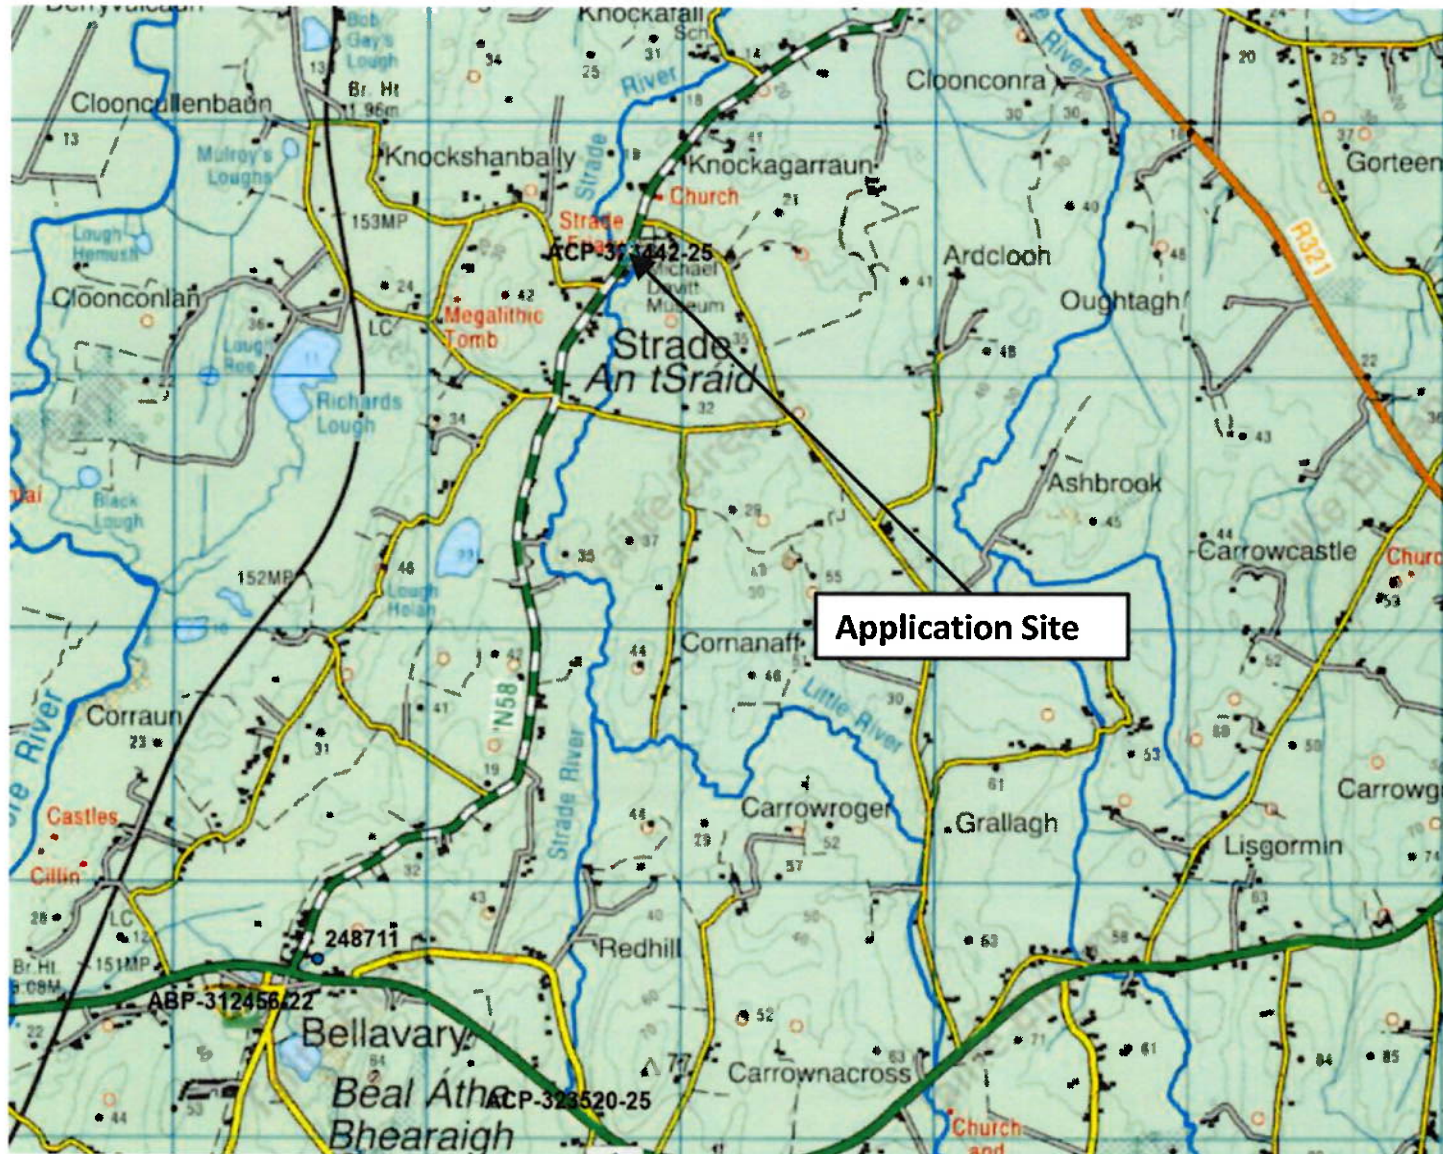

Site Location Map

An
Coimisiún
Pleanála

File No. ACP-323442-25

Site Location Map

An
Coimisiún
Pleanála

File No. ACP-323442-25

Key Map

File No. ACP-323442-25

1. View south west along N58 towards bridge

2. Upstream view from bridge south east along Strade River. Historic Strade Bridge in background

3. Downstream view from bridge west along Strade River.

4. View of western elevation of bridge

5. View of eastern elevation of bridge

6. View of historic River Strade Bridge

7. View of Michael Davitt Museum

8. View of Strade Friary and graveyards